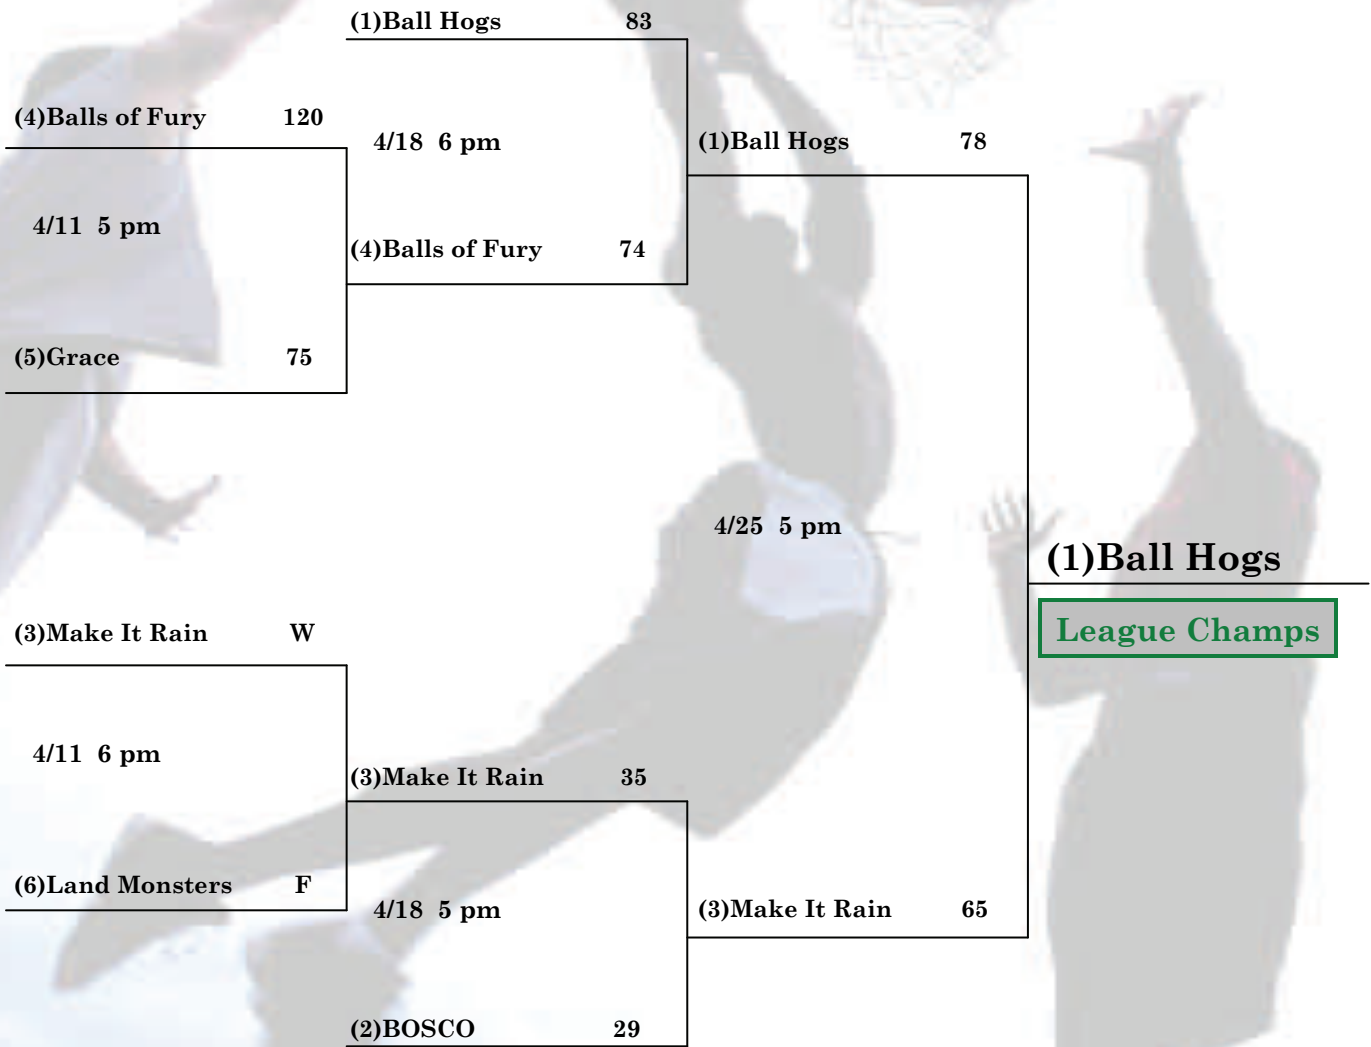

Spring 2010 Sunday Playoff Bracket

Play-in Games	Semi-Finals	Championship
---------------	-------------	--------------

TEAM	W	L	PCT	GB	STK
(1)Balls Hogs	9	1	0.900	—	W9
(2)BOSCO	8	2	0.800	1	W1
(3)Make It Rain (PA: 57.3)	5	5	0.500	3	L1
(4)Balls of Fury (PA: 64.5)	5	5	0.500	4	W2
(5)Grace	2	8	0.222	6	L4
(6)Land Monsters	0	10	.000	8	L10